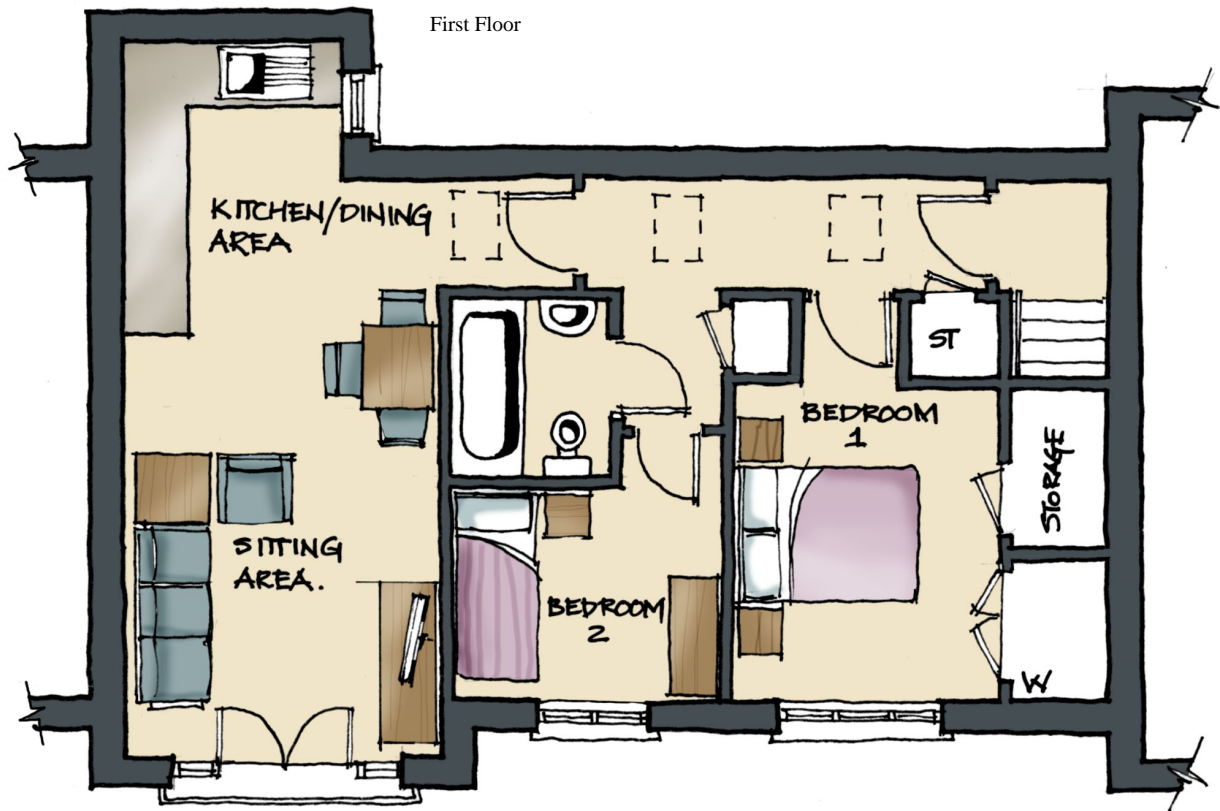

ROOM DIMENSIONS

Sitting Area: 3.7 x 3.4m (12'1" x 11'2")

Kitchen/Dining Area: 3.7 x 3.4m (max) (12'1" x 11'2")

Bedroom 1: 3.3 x 2.9m (10'9" x 9'6")

Bedroom 2: 2.9 x 2.7m (max) (9'6" x 8'9")