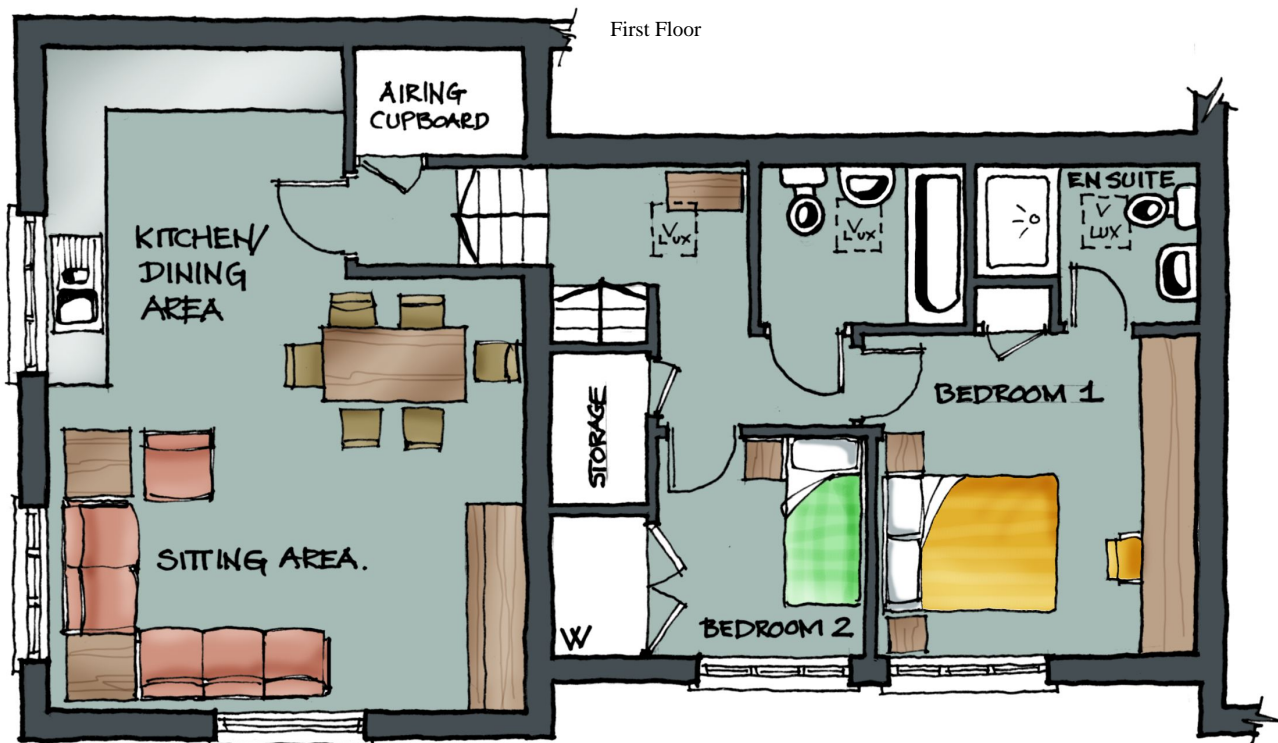

Lower Westport

Wareham, Dorset

Plot 3
1st Floor
Apartment
2 Bedrooms
Garage plus
Parking Space

ROOM DIMENSIONS

Sitting Area: 5.4 x 3.6m (17'9" x 11'9")

Kitchen/Dining Area: 5.4 x 3.8m (max) (17'9" x 12'6")

Bedroom 1: 3.7 x 3.6m (max) (12'1" x 11'9") Excl. en suite

Bedroom 2: 2.4 x 2.4m (7'10" x 7'10")