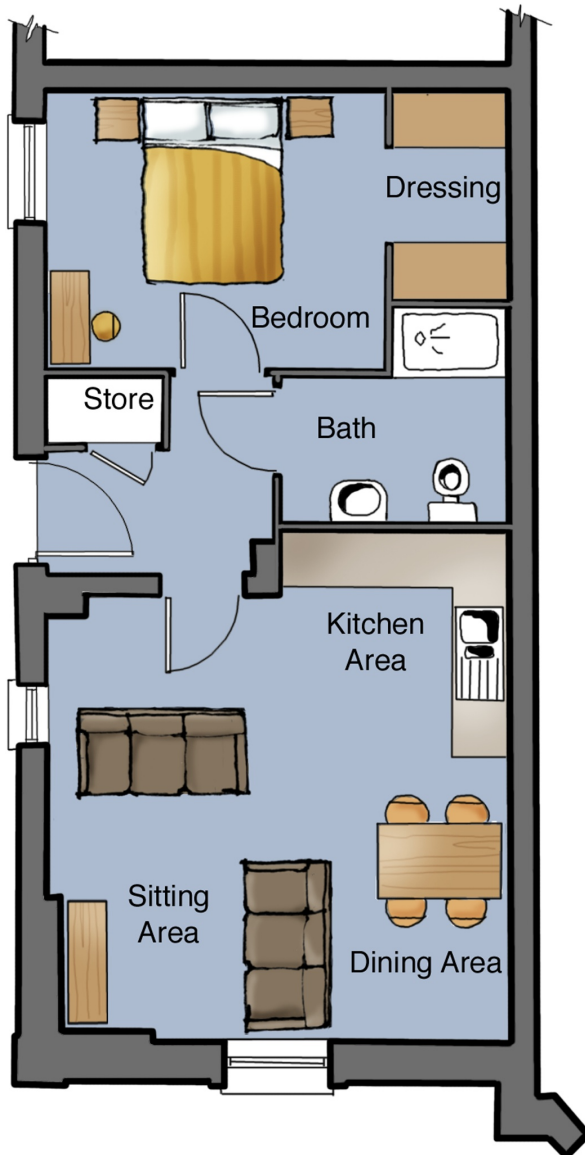

Balidon House

Yeovil

Plot 13
Ground Floor
Apartment
1 Bedroom

ROOM DIMENSIONS (First Floor)

Living Room: 4.7 x 4.6m (max) (15'5" x 15'1")

Bedroom: 4.7 x 2.9m (max)
(15'5" x 9'6") Incl. dressing area

All artists' impressions, illustrations and dimensions and depictions of furniture are for general information only and do not form part of any contract. Accordingly purchasers should satisfy themselves as to specific plot details with our site sales staff.